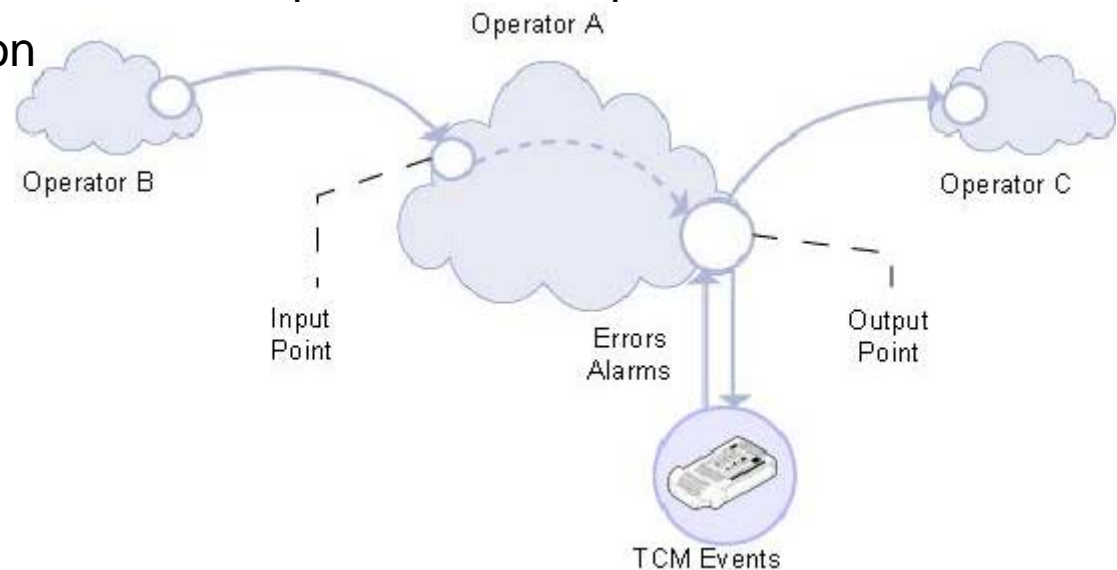

SDH	SONET	PDH	T-Carrier
STM4	OC12	E4	DS3
STM1	OC3	E3	DS1
STM0	OC1	E2	nx56kb/s
G-832	STS3-3c	E1	
	STS1	nx64kb/s	

- All SDH/SONET/PDH/T-Carrier interfaces (optical and electrical) up to 622 Mbit/s
- Perfectly adapted for field work: battery-operated, small size and lightweight
- Advanced graphical user interface based on a high resolution touch screen
- Dual wavelength, 1310 nm and 1550 nm, integrated optical transmitter and receiver
- BERT in SDH/SONET/PDH/T-Carrier framed/unframed signals, including tests in all SDH/SONET containers and headers

VictoriaSTM-4/OC-12 *Full Featured*

- VC-4-4c and STS-12c SPE concatenated containers
- ATM cell stream generation and analysis over high capacity SDH/SONET containers
- Tandem Connection Monitoring (TCM)
- SDH/SONET Overhead generation and analysis including path tracing
- Pointer processing - generation of G.783 pointer test sequences
- Alarm insertion and detection

- Storage of configurations and results for later use
- Time plots and histograms of 1-second resolution
- Automated measurements using macros
- Advanced generation of PC-exportable or printable reports
- TCP/IP remote control with graphical user interface: Victoria NetManager