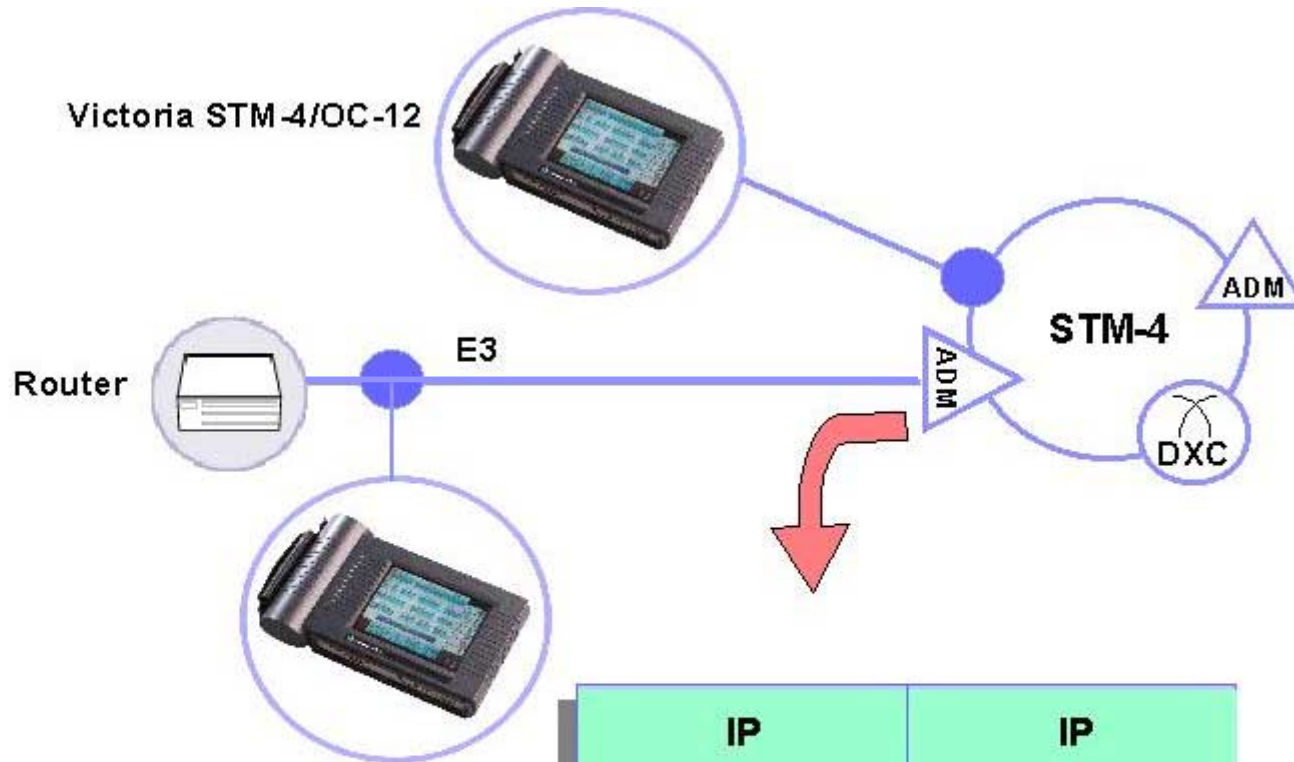

SDH/SONET
PDH and T-Carrier

TrendCommunications

Victoria STM-4/OC-12

- A hand-held tester ideal for the analysis and evaluation of SDH, SONET, PDH and T-Carrier networks and network elements
- Has all ITU-T and Bellcore interfaces up to 622 Mbit/s

VictoriaSTM-4/OC-12 *Full Featured*

- VC-4-4c and STS-12c SPE concatenated containers
- ATM cell stream generation and analysis over high capacity SDH/SONET containers
- Tandem Connection Monitoring (TCM)
- SDH/SONET Overhead generation and analysis including path tracing
- Pointer processing - generation of G.783 pointer test sequences
- Alarm insertion and detection

- Storage of configurations and results for later use
- Time plots and histograms of 1-second resolution
- Automated measurements using macros
- Advanced generation of PC-exportable or printable reports
- TCP/IP remote control with graphical user interface: Victoria NetManager

VictoriaSTM-4/OC-12

From 64kbit/s up to 622Mbit/s

VictoriaSTM-4/OC-12

ATM Verification Test

Victoria STM-4/OC-12

SDH transport in E3 frames (G.832)

IP	IP
ATM	ATM
G.832	STM-4
E3	VC-4-4c

Victoria STM-4/OC-12