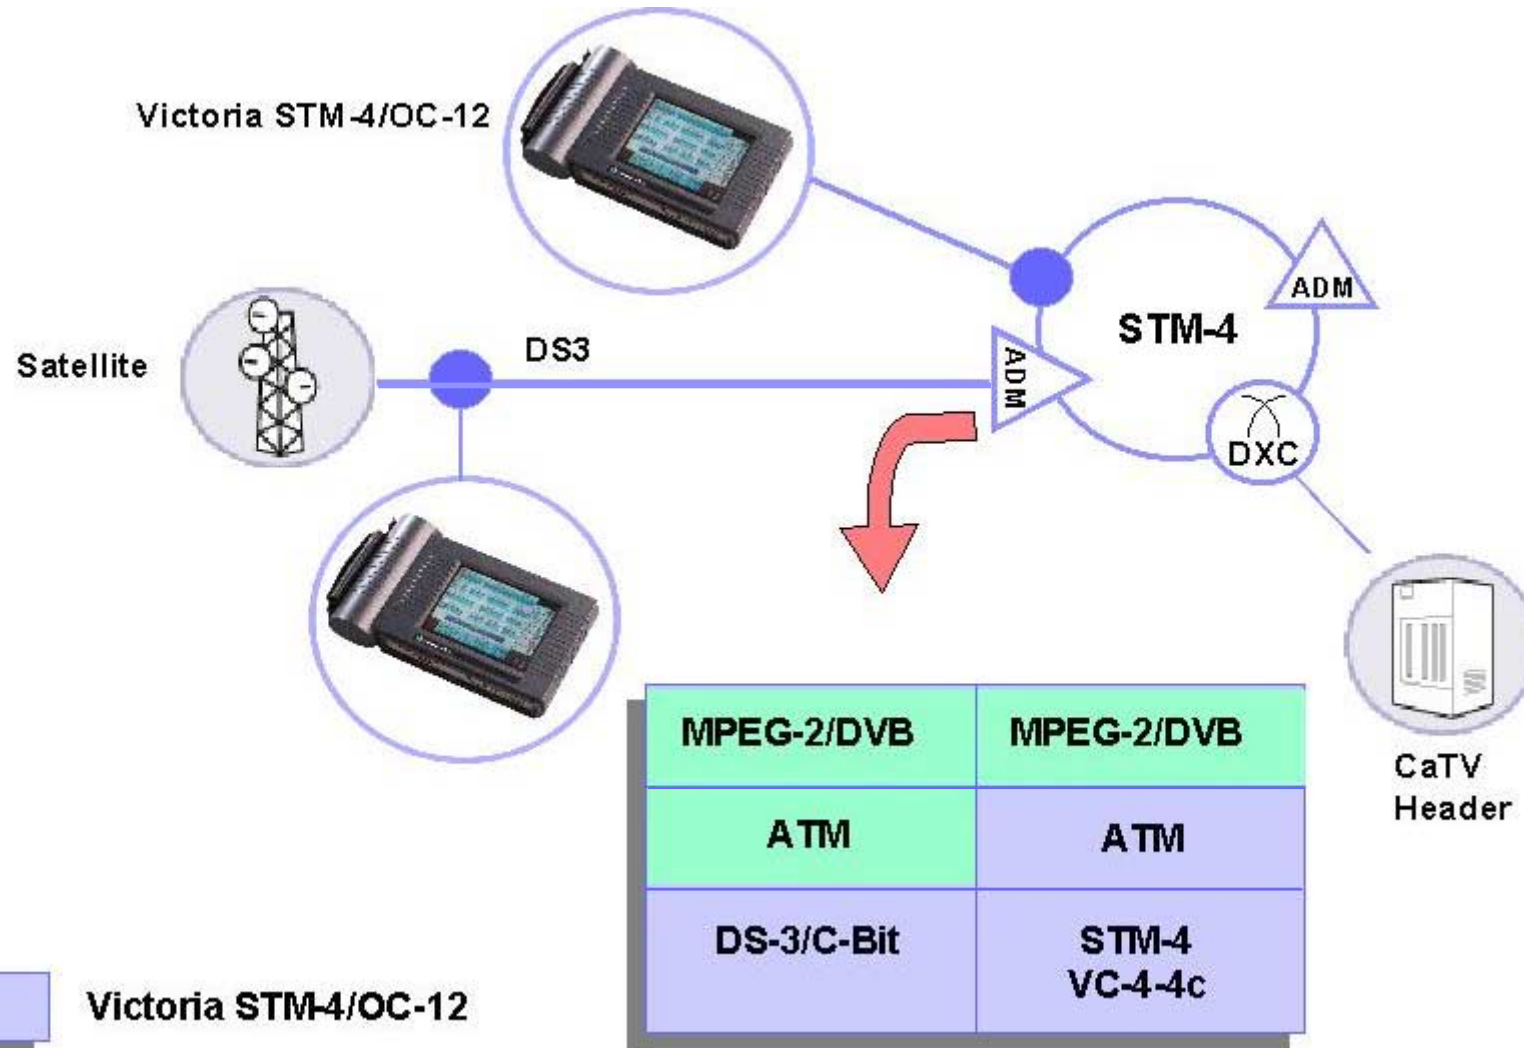

SDH/SONET
PDH and T-Carrier

TrendCommunications

Victoria STM-4/OC-12

- A hand-held tester ideal for the analysis and evaluation of SDH, SONET, PDH and T-Carrier networks and network elements
- Has all ITU-T and Bellcore interfaces up to 622 Mbit/s

VictoriaSTM-4/OC-12 *Full Featured*

- VC-4-4c and STS-12c SPE concatenated containers
- ATM cell stream generation and analysis over high capacity SDH/SONET containers
- Tandem Connection Monitoring (TCM)
- SDH/SONET Overhead generation and analysis including path tracing
- Pointer processing - generation of G.783 pointer test sequences
- Alarm insertion and detection

- Storage of configurations and results for later use
- Time plots and histograms of 1-second resolution
- Automated measurements using macros
- Advanced generation of PC-exportable or printable reports
- TCP/IP remote control with graphical user interface: Victoria NetManager

VictoriaSTM-4/OC-12

From 64kbit/s up to 622Mbit/s

VictoriaSTM-4/OC-12

ATM Verification Test

Victoria STM-4/OC-12

SDH transport in E3 frames (G.832)

IP	IP
ATM	ATM
G.832	STM-4
E3	VC-4-4c

Victoria STM-4/OC-12