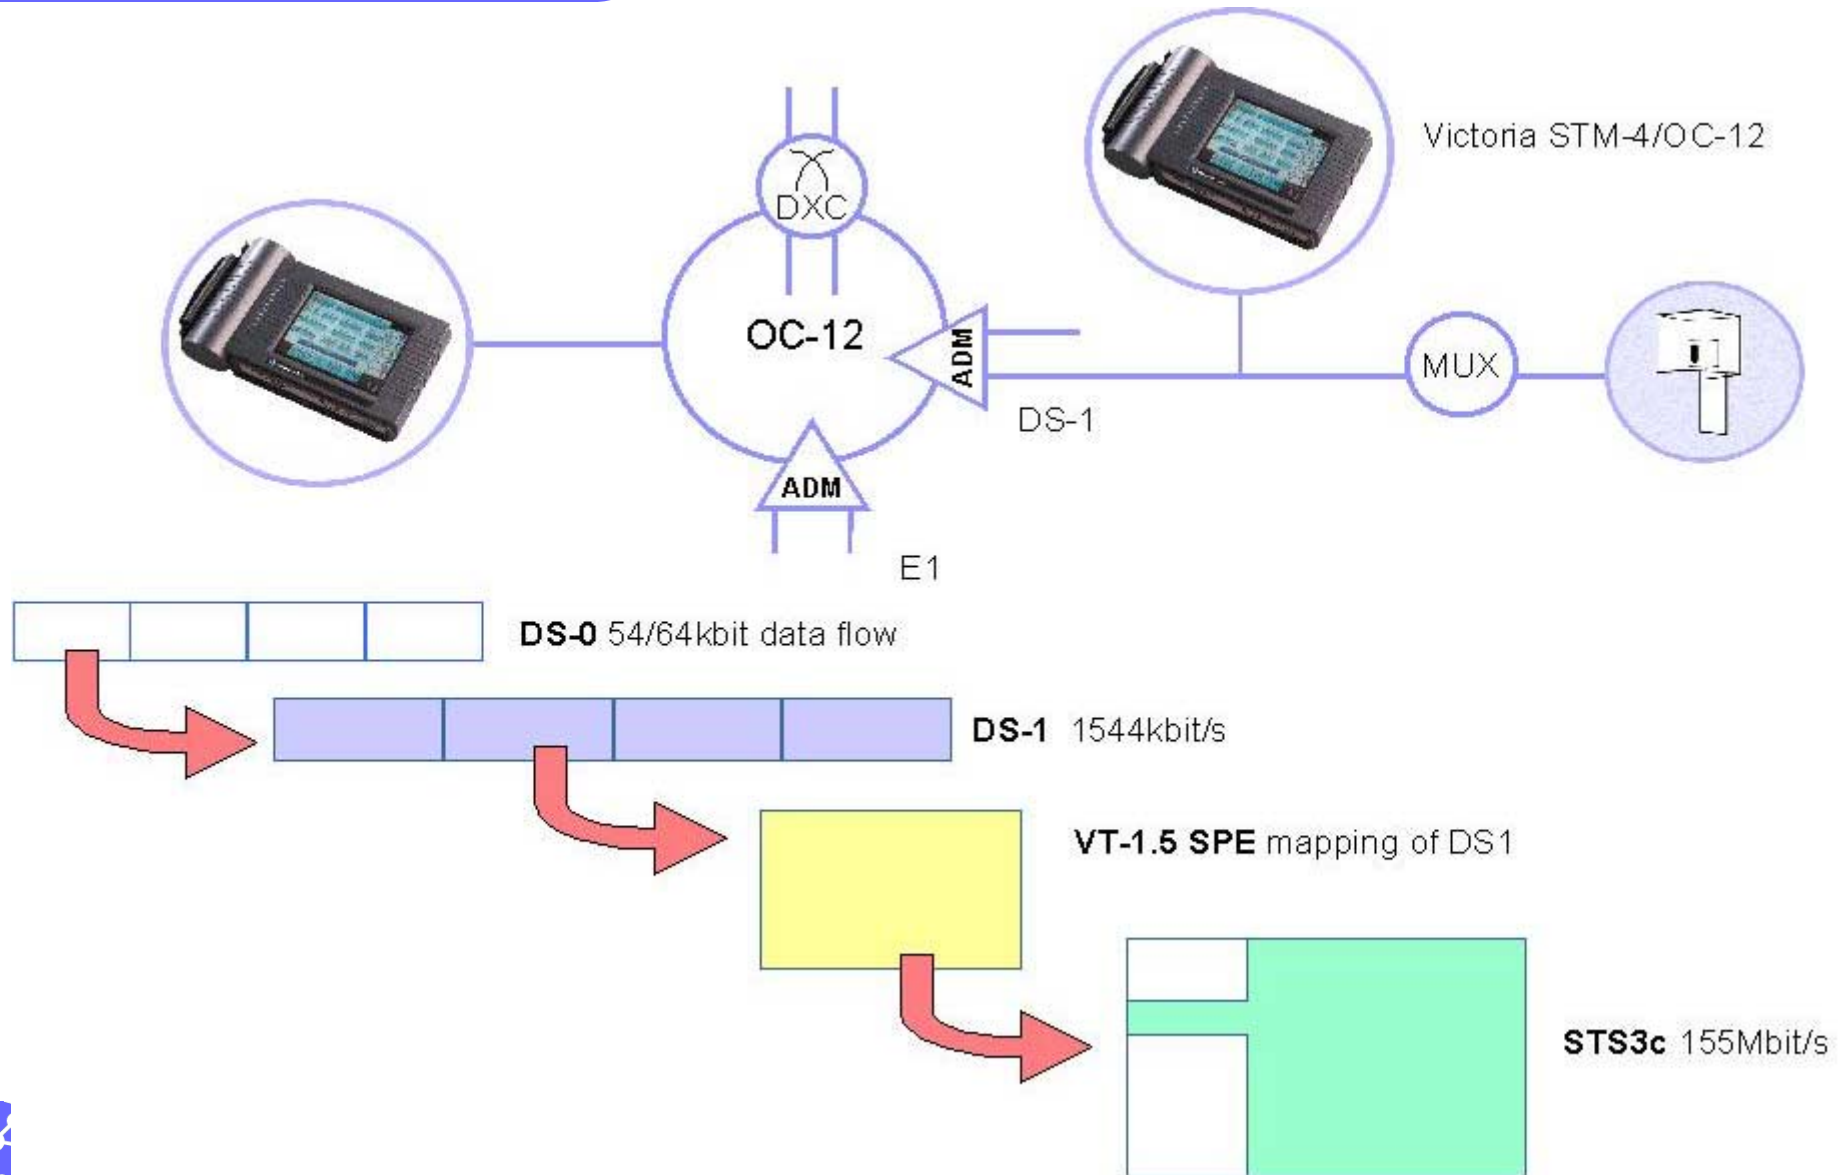

VictoriaSTM-4/OC-12 *Full Featured*

- VC-4-4c and STS-12c SPE concatenated containers
- ATM cell stream generation and analysis over high capacity SDH/SONET containers
- Tandem Connection Monitoring (TCM)
- SDH/SONET Overhead generation and analysis including path tracing
- Pointer processing - generation of G.783 pointer test sequences
- Alarm insertion and detection

- PCM30, PCM30C, PCM31 and PCM31C frames at 2 Mbit/s.
M13 and C-Bit frames at 45 Mbit/s. SF, ESF, SLC frames at 1.5 Mbit/s
- Nx64 kbit/s test at 2 Mbit/s and Nx64/ Nx56 kbit/s test at 1.5 Mbit/s.
Analysis/Generation of signaling bits of E1 and DS1 frames
- Transport of SDH TU12 over 34 Mbit/s according to G.832
- Automatic Protection Switching (APS) measurements
- Round Trip Delay (RTD) measurement
- Performance measurements according to G.821, G.826, M.2100 and M.2101

- Storage of configurations and results for later use
- Time plots and histograms of 1-second resolution
- Automated measurements using macros
- Advanced generation of PC-exportable or printable reports
- TCP/IP remote control with graphical user interface: Victoria NetManager

VictoriaSTM-4/OC-12

From 64kbit/s up to 622Mbit/s

VictoriaSTM-4/OC-12

ATM Verification Test

Victoria STM-4/OC-12

SDH transport in E3 frames (G.832)

IP	IP
ATM	ATM
G.832	STM-4
E3	VC-4-4c

Victoria STM-4/OC-12