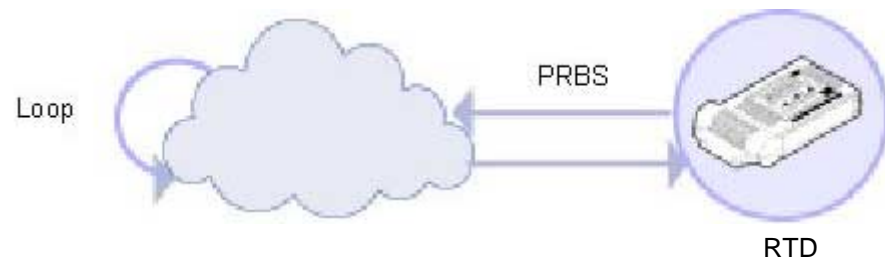

- PCM30, PCM30C, PCM31 and PCM31C frames at 2 Mbit/s.
  M13 and C-Bit frames at 45 Mbit/s. SF, ESF, SLC frames at 1.5 Mbit/s
- Nx64 kbit/s test at 2 Mbit/s and Nx64/ Nx56 kbit/s test at 1.5 Mbit/s.
  Analysis/Generation of signaling bits of E1 and DS1 frames
- Transport of SDH TU12 over 34 Mbit/s according to G.832
- Automatic Protection Switching (APS) measurements
- Round Trip Delay (RTD) measurement
- Performance measurements according to G.821, G.826, M.2100 and M.2101