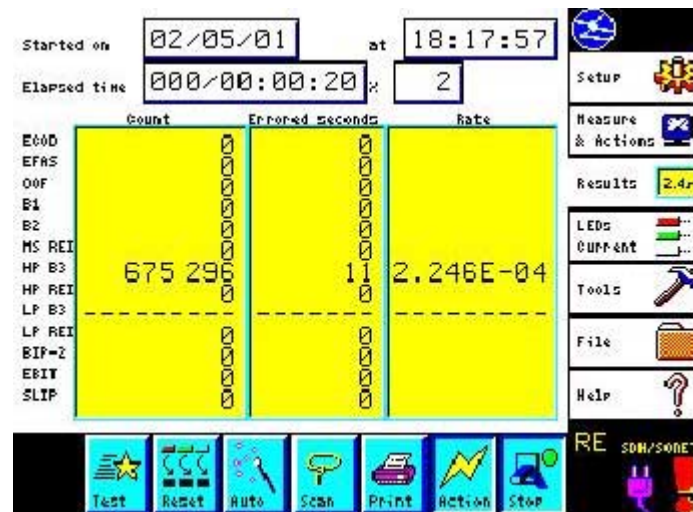

VictoriaSTM-4/OC-12 *Full Featured*

- VC-4-4c and STS-12c SPE concatenated containers
- ATM cell stream generation and analysis over high capacity SDH/SONET containers
- Tandem Connection Monitoring (TCM)
- SDH/SONET Overhead generation and analysis including path tracing
- Pointer processing - generation of G.783 pointer test sequences
- Alarm insertion and detection

- PCM30, PCM30C, PCM31 and PCM31C frames at 2 Mbit/s.
M13 and C-Bit frames at 45 Mbit/s. SF, ESF, SLC frames at 1.5 Mbit/s
- Nx64 kbit/s test at 2 Mbit/s and Nx64/ Nx56 kbit/s test at 1.5 Mbit/s.
Analysis/Generation of signaling bits of E1 and DS1 frames
- Transport of SDH TU12 over 34 Mbit/s according to G.832
- Automatic Protection Switching (APS) measurements
- Round Trip Delay (RTD) measurement
- Performance measurements according to G.821, G.826, M.2100 and M.2101

- Storage of configurations and results for later use
- Time plots and histograms of 1-second resolution
- Automated measurements using macros
- Advanced generation of PC-exportable or printable reports
- TCP/IP remote control with graphical user interface: Victoria NetManager